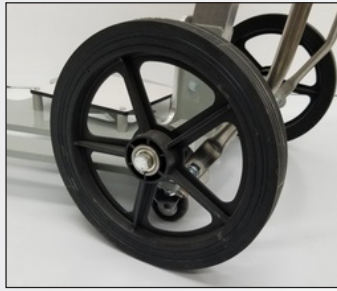

True Portable Stand with Generator

Only 108lbs*

*Weight is for stand and generator and does not include detector and laptop.

Optional: Protect-A-Grid DR Panel Encasement

ExamVue DRc 14" x 17" Wireless Detector

15.6" Laptop with the powerful ExamVue acquire software

Package advantages include:

- Lightweight for ease of transport
- Powerful 120 kVp X-ray source for quality images on large patient
- 8 wheels; 2 large wheels for travel, 4 free-moving castors for indoor positioning, and 2 wheels on the hand rails for loading into transportation.
- Includes padded laptop tray and detector bin
- Csl technologies minimizes patient exposure while maximizing image quality
- Installation takes less than 20 minutes
- No calibration required
- Ability to send to multiple PACS and receive DICOM Modality Worklist.
- Includes additional USB wireless adapter for internet connection
- Dongle-less license for ExamVue software
- The detector is water-resistant to most typical water spills in a hospital, urgent care, or mobile environment.

Includes a 5-Year Coverage Program

Large wheels for true portability

Rugged laptop case with padding sets this unit apart

Enclosed detector compartment protects your investment

True Portable has a total of 8 wheels